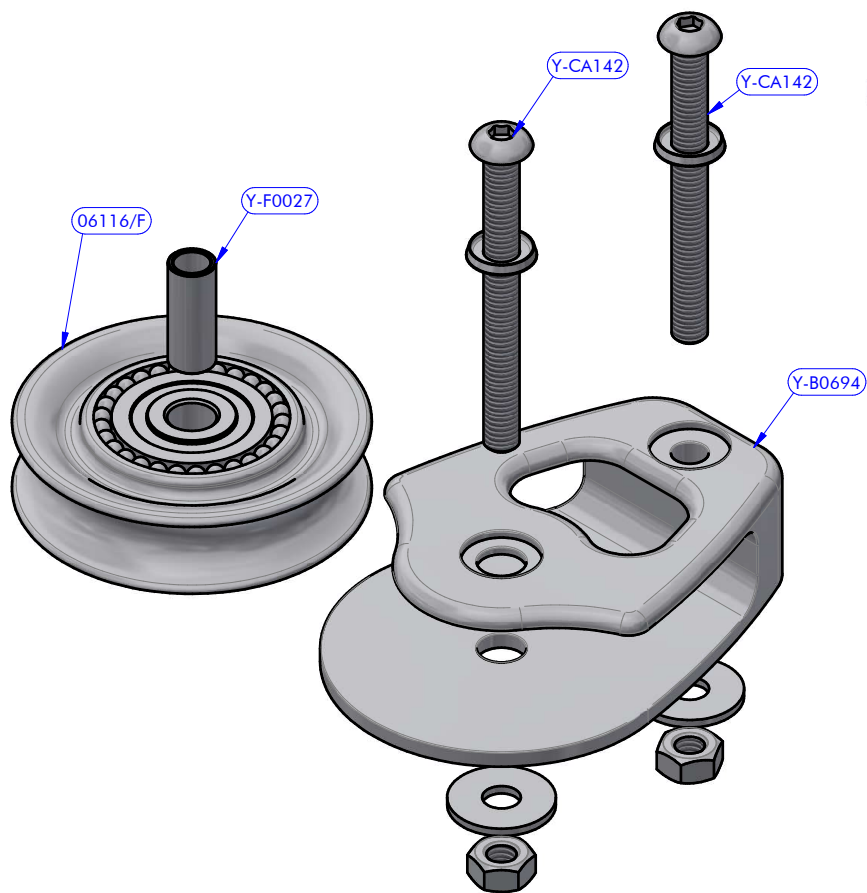

Sheave
06116/F

Y-CA142

PART LIST 00611

CODE	DESCRIPTION	MATERIAL	Q.TY
06116/F	Sheave	Mekton	1
Y-B0694	Cheekplate	Aluminium	1
Y-CA142	Fixing screw kit	Plastic / S.Steel	2
Y-F0027	Pipe spacer	S.Steel	1