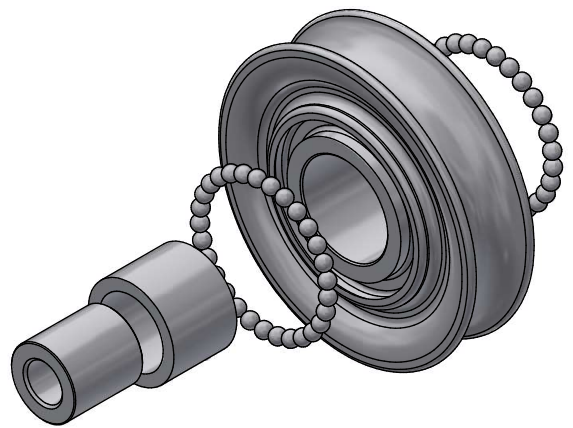

Sheave
06116/F

Y-CA142

PART LIST 00611

CODE	DESCRIPTION	MATERIAL	Q.TY
06116/F	Sheave	Mekton	1
Y-B0694	Cheekplate	Aluminium	1
Y-CA142	Fixing screw kit	Plastic / S.Steel	2
Y-F0027	Pipe spacer	S.Steel	1